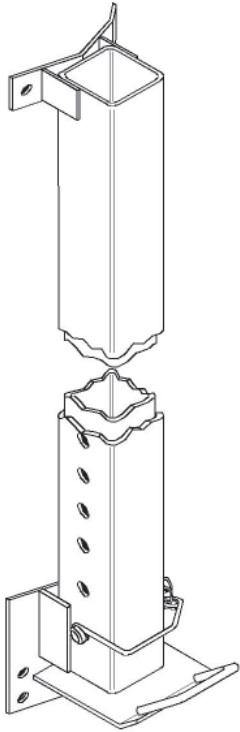

## Section 4 Landing Gear & Attachments

### Anti Nose Dive Legs

Part Number	Description
BINLG1870	Anti Nose Dive Leg Assembly
BINLG1877	Lock Pin Assembly for Anti Nose Dive Leg
BINLG0117	Shoe for Anti Nose Dive Leg

Part Number	Description
STRAA14G00080100	Anti Nose Dive Leg Assembly (Strick)
STRAA14G00230100	Inner Leg for Anti Nose Dive Leg (Strick)

#### Anti Nose Dive Legs

Part Number	Description
31401639	Anti Nose Dive Leg Assembly for 6" Radius

#### Jack Legs

Part Number	Description
HOLJS-300-J	Jack Leg for Converter Dolly with 2" X 5" Steel Wheel
HOLJS-300-JR	Jack Leg for Converter Dolly with 2" X 5" Plastic Wheel
HOLJS300-B10P	Jack Leg for Converter Dolly with 10" Pnuematic Wheel
HOLXA-V-350	Caster Assembly Steel Wheel