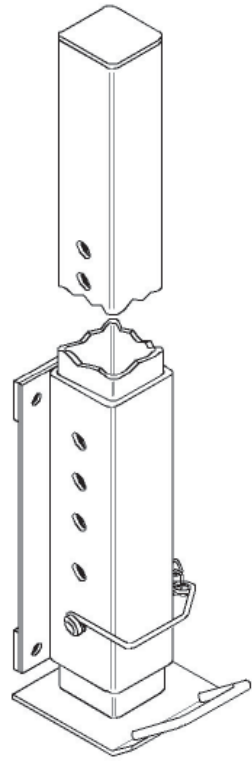

## Section 4 Landing Gear & Attachments

### Anti Nose Dive Legs

Part Number	Description
BINLG1870	Anti Nose Dive Leg Assembly
BINLG1877	Lock Pin Assembly for Anti Nose Dive Leg
BINLG0117	Shoe for Anti Nose Dive Leg

Part Number	Description
STRAA14G00080100	Anti Nose Dive Leg Assembly (Strick)
STRAA14G00230100	Inner Leg for Anti Nose Dive Leg (Strick)

#### Anti Nose Dive Legs

Part Number	Description
31401639	Anti Nose Dive Leg Assembly for 6" Radius

#### Jack Legs

Part Number	Description
HOLJS-300-J	Jack Leg for Converter Dolly with 2" X 5" Steel Wheel
HOLJS-300-JR	Jack Leg for Converter Dolly with 2" X 5" Plastic Wheel
HOLJS300-B10P	Jack Leg for Converter Dolly with 10" Pnuematic Wheel
HOLXA-V-350	Caster Assembly Steel Wheel