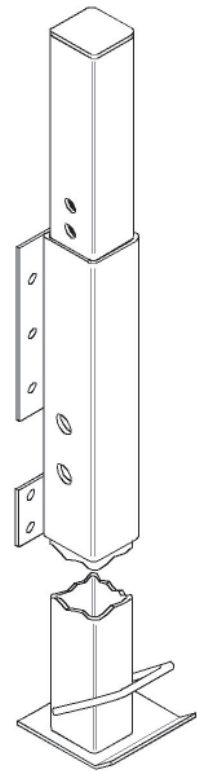

## Section 4 Landing Gear & Attachments

### Anti Nose Dive Legs

Part Number	Description
BINLG1870	Anti Nose Dive Leg Assembly
BINLG1877	Lock Pin Assembly for Anti Nose Dive Leg
BINLG0117	Shoe for Anti Nose Dive Leg

Part Number	Description
STRAA14G00080100	Anti Nose Dive Leg Assembly (Strick)
STRAA14G00230100	Inner Leg for Anti Nose Dive Leg (Strick)

#### Anti Nose Dive Legs

Part Number	Description
31401639	Anti Nose Dive Leg Assembly for 6" Radius

#### Jack Legs

Part Number	Description
HOLJS-300-J	Jack Leg for Converter Dolly with 2" X 5" Steel Wheel
HOLJS-300-JR	Jack Leg for Converter Dolly with 2" X 5" Plastic Wheel
HOLJS300-B10P	Jack Leg for Converter Dolly with 10" Pnuematic Wheel
HOLXA-V-350	Caster Assembly Steel Wheel