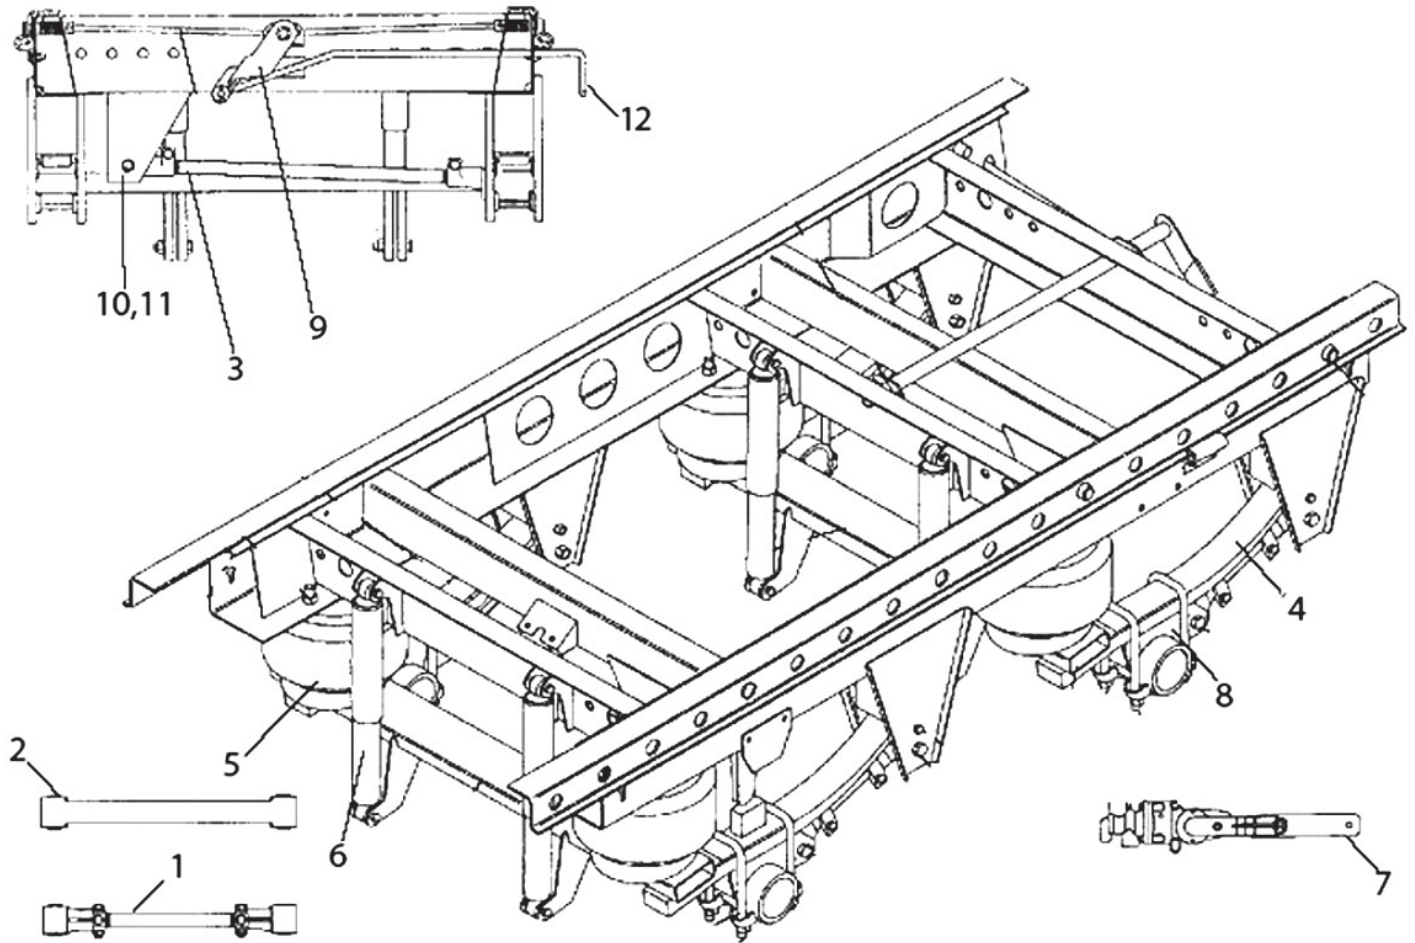

Section 5 Undercarriage & Suspension

Binkley Air Lite Suspension

No.	Part Number	Description
1	BINSP0202-01	Torque Arm Adjustable
2	BINSP0224	Torque Arm Non-Adjustable 14.25"
3	BINSP0202-10	Track Rod Adjustable 44.00"
4	BINXB-SP0205-01	Spring Beam
5	BINXB-SPN-053-60	Air Spring
6	BINXB-SPN-053-36	Shock Absorber
7	BINXB-SPN-053-54	Height Control Valve with Auto Dump 7.25" Lever
8	BINSP0142-01	Spring Seat .75"
9	BINSL0019	Quick Release
10	BINXB-SP0050-75	Capscrew, Hex .88"-14 X 5.50"
11	BINXB-SP0012-36	Nut, Hex Flange .88"-14
12	BINSLOA1122-48	Slider Release Handle 48" (102" Wide Trailer)