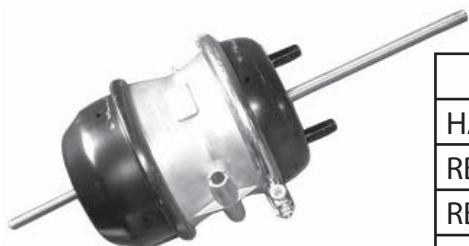

Great Dane Trailers

Section 1 Axles & Brakes

Brake Chambers

Spring Brake

Part Number	Description
HAL53030017	30/30 Gold Seal (GC3030P40) (Midland MA15445)
RBPBTS-2424	Spring Brake 24/24, 2.5" Stroke
RBPBTS-2430	Spring Brake 24/30, 2.5" Stroke
RBPBTS-3030	Spring Brake 30/30, 2.5" Stroke
RBPBTS-3030X	Spring Brake 30/30, 2.5" Stroke Intraxx
RBPBTS-3030LS	Spring Brake 30/30, 3" Stroke
RBPBTS-3030LSX	Spring Brake 30/30, 3" Stroke Intraxx
TSE3030T-OMNI-C	30/30 with Clevis (3030TN2-C)
TSE3030T-OA-LS-C	30/30 with Clevis 3.00" Stroke

Piggy Back Units

Part Number	Description
HAL53030021	30/30 Gold Seal (GP3030P40) (Midland MA15444)
RBPBPS-3030	Piggy Back Type 30/30
RBPBPS-3030K	Piggy Back Kit Type 30/30
3030S-PC-S	30/30 (3030S-OMNI)

Service Chamber

Part Number	Description
HAL2400001	Type 24 (SC24) (Midland MA36740)
HAL53000001	Type 30 (SC30) (Midland 36300)
RBPBSC-30	Service Chamber Type 30
RBPBPS-24	Service Chamber Type 24
TSE2400SC	Type 24 (24SCN2)
TSE30002SC	Type 30 No Clevis (30SCN2)