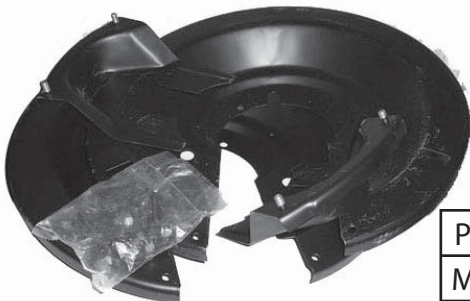

Part Number	Description	Meritor	BWP	Sirco
HENS-21181/2	Hendrickson Intrax One End			B8794

Brake Hardware Kits

Part Number	Description	Meritor	BWP	Sirco
GD4	16-1/2" Fab Shoes, Bolt on Spider		M-K4	TK-1HD

Part Number	Description	Meritor	BWP	Sirco
GD10	Eaton 16-1/2" Single Anchor Pin	R507002	M-K10	EK-1HD

Section 1 Axles & Brakes

Brake Hardware Kits

Part Number	Description	Meritor	BWP	Sirco
GD39	Kit8000 with Heavy Duty Return Spring	KIT800HD	M-K39	QK-1HD

Part Number	Description	Meritor	BWP	Sirco
GD42	Propar 16-1/2" XEM 12-1/4" & 16-1/2"	R507010	M-K39	XK-3HD

Part Number	Description	Meritor	BWP	Sirco
1008306	Eaton 15" Front Axle		M-K77	EF-1

Dust Shields

Part Number	Description
HENS-28500-1650	Dust Shield w/Clamps (Full Axle Set)

Part Number	Description
MER42533	Dust Shield 16.5" X 7" w/Bolts (Full Axle Set)