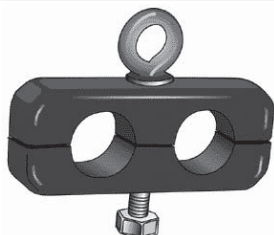

## Section 1 Axles & Brakes

### Brake Hoses, Clamps and Airline

Part Number	Size	Length	Ends
41902301	3/8"	108.00"	3/8" Both Ends
41902306	3/8"	132.00"	3/8" Both Ends
41902307	3/8"	108.00"	3/8" Both Ends
45266	3/8"	88.00"	1/2" Both Ends
46978	3/8"	108.00"	1/2" Both Ends
SS7820-S84	3/8"	84.00"	3/8" Both Ends
SB7820-S84	3/8"	84.00"	3/8" End & 1/2" End
SS7820-S114	3/8"	114.00"	3/8" Both Ends
BB7820-S114	3/8"	114.00"	1/2" Both Ends
SB7820-S114	3/8"	114.00"	3/8" End & 1/2" End
SS7820-S138	3/8"	138.00"	3/8" Both Ends
BB7820-S138	3/8"	138.00"	1/2" Both Ends
STRSS7820128	3/8"	128.00"	3/8" Both Ends

Part Number	Description
GD761525	Coiled Air Line 12' Red/Blue
GD761525-15	Coiled Air Line 15' Red/Blue

Part Number	Description
GD55924	Air Hose 3/8" X 250' Roll
56955	Air Hose 1/2" X 250' Roll
GD56917	Air Hose 3/8" X 50' Roll

Part Number	Description
HAL11541	Hose Clamp 3/8"