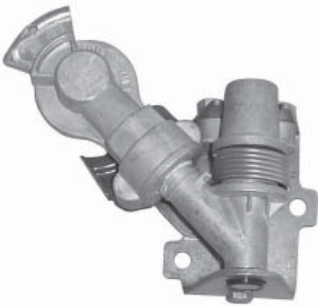

## Section 1 Axles & Brakes

#### Standard Straight Mount Gladhands

Part Number	Description
PHL12-006	Service 1/2" FPT Port, No Filter
PHL12-008	Emergency 1/2" FPT Port, No Filter
TRA36101	Service 1/2"-14 NPTF Port, No Filter
TRA36201	Emergency 1/2"-14 NPTF Port, No Filter
TRA36301	Universal 1/2"-14 NPTF Port, No Filter
STR934002011	Emergency 1/2" NPTF Port, No Filter (441016)
STR934002012	Service 1/2" NPTF Port, No Filter (441015)
10450	Universal 1/2"-14 NPTF Port, No Filter (36301)

#### Bracket Mount Gladhands

Part Number	Description
1046260E	37 1/2 Degree Emergency with Filter Bottom Port Plugged (441018)
1046260S	37 1/2 Degree Service with Filter Bottom Port Plugged (441018)
PHL12-1361	38 Degree Service with Filter Bottom Pipe Port
PHL12-1381	38 Degree Emergency with Filter Bottom Pipe Port
41901406	37 Degree Emergency with Filter Bottom Port Plugged (F36261)
41901410	37 Degree Service with Filter Bottom Port Plugged (F36261)

#### Sloan Swing-Away Gladhands

Part Number	Description
441062	Service 3/8"-18 NPTF Bottom Port
441063	Emergency 3/8"-18 NPTF Bottom Port
441102	Service 3/8"-18 NPTF Back Port (Strick 934002044)
441103	Emergency 3/8"-18 NPTF Back Port (Strick 934002045)