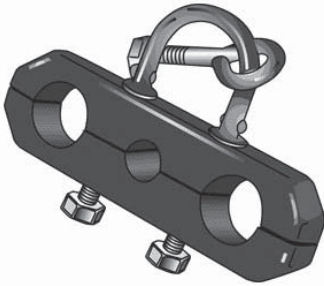

Part Number	Description
HAL11544	Hose Clamp 3/8"