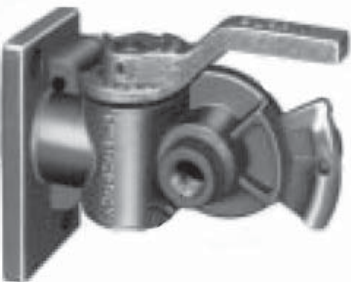

#### Standard Straight Mount Gladhands

Part Number	Description
PHL12-006	Service 1/2" FPT Port, No Filter
PHL12-008	Emergency 1/2" FPT Port, No Filter
TRA36101	Service 1/2"-14 NPTF Port, No Filter
TRA36201	Emergency 1/2"-14 NPTF Port, No Filter
TRA36301	Universal 1/2"-14 NPTF Port, No Filter
STR934002011	Emergency 1/2" NPTF Port, No Filter (441016)
STR934002012	Service 1/2" NPTF Port, No Filter (441015)
10450	Universal 1/2"-14 NPTF Port, No Filter (36301)

#### Bracket Mount Gladhands

Part Number	Description
1046260E	37 1/2 Degree Emergency with Filter Bottom Port Plugged (441018)
1046260S	37 1/2 Degree Service with Filter Bottom Port Plugged (441018)
PHL12-1361	38 Degree Service with Filter Bottom Pipe Port
PHL12-1381	38 Degree Emergency with Filter Bottom Pipe Port
41901406	37 Degree Emergency with Filter Bottom Port Plugged (F36261)
41901410	37 Degree Service with Filter Bottom Port Plugged (F36261)

#### Sloan Swing-Away Gladhands

Part Number	Description
441062	Service 3/8"-18 NPTF Bottom Port
441063	Emergency 3/8"-18 NPTF Bottom Port
441102	Service 3/8"-18 NPTF Back Port (Strick 934002044)
441103	Emergency 3/8"-18 NPTF Back Port (Strick 934002045)

#### Sloan Shut Off Type Gladhands

Part Number	Description
9204N	Service for 1/2" OD Nylon Tubing (441003)
9206N	Emergency for 1/2" OD Nylon Tubing (441012)