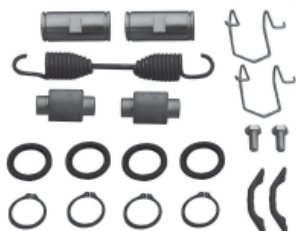

Section 1 Axles & Brakes

Camshaft Repair Kits

Part Number	Description	Meritor	BWP	Sirco
BWPMK-61	Meritor 12 1/4 & 16 1/2, 1 5/8 Cams	KIT8084	M-K61	B8683

Part Number	Description	Meritor	BWP	Sirco
BWPMK-88	Meritor 16-1/2" Q-Plus		M-K88	B8773M

Part Number	Description	Meritor	BWP	Sirco
BWPMK-103	Spicer with 1-5/8" Cam Journal	R615019	M-K103	B8792

Part Number	Description	Meritor	BWP	Sirco
GD15	Meritor 16-1/2" Late P Axle	KIT969	M-K15	B8644

Part Number	Description	Meritor	BWP	Sirco
GD16	Meritor 12-1/4," 16-1/2" Late 4000-6000	KIT970	M-K16	B8645

Great Dane Trailers

Section 1 Axles & Brakes

Camshaft Repair Kits

Part Number	Description	Meritor	BWP	Sirco
GD20	Fruehauf AXA0420-900	R615005	M-K20	B8649

Part Number	Description	Meritor	BWP	Sirco
HENS-23974	Hendrickson Intrax Both Ends			B8790A

Part Number	Description	Meritor	BWP	Sirco
HENS-21181/2	Hendrickson Intrax One End			B8794

Brake Hardware Kits

Part Number	Description	Meritor	BWP	Sirco
GD4	16-1/2" Fab Shoes, Bolt on Spider		M-K4	TK-1HD