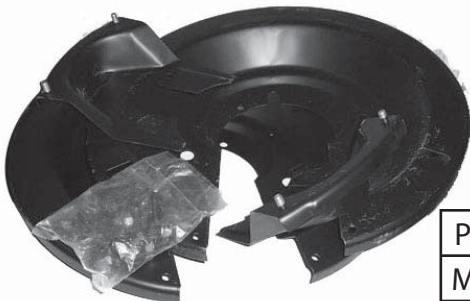

Section 1 Axles & Brakes

Brake Hardware Kits

Part Number	Description	Meritor	BWP	Sirco
GD39	Kit8000 with Heavy Duty Return Spring	KIT800HD	M-K39	QK-1HD

Part Number	Description	Meritor	BWP	Sirco
GD42	Propar 16-1/2" XEM 12-1/4" & 16-1/2"	R507010	M-K39	XK-3HD

Part Number	Description	Meritor	BWP	Sirco
1008306	Eaton 15" Front Axle		M-K77	EF-1

Dust Shields

Part Number	Description
HENS-28500-1650	Dust Shield w/Clamps (Full Axle Set)

Part Number	Description
MER42533	Dust Shield 16.5" X 7" w/Bolts (Full Axle Set)