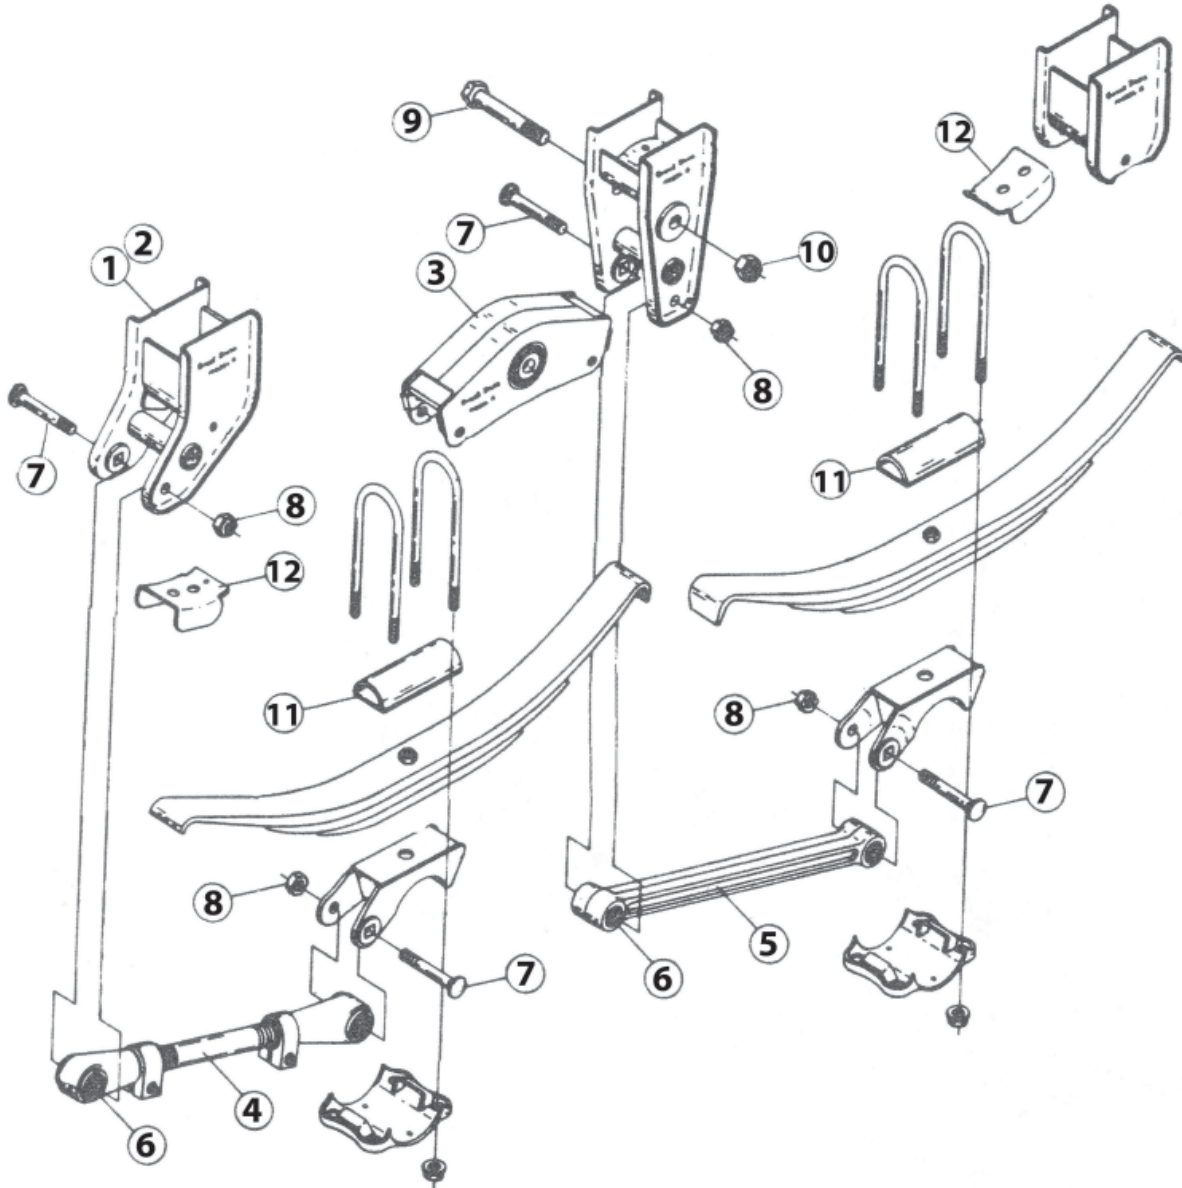

Section 5

Undercarriage & Suspension

Great Dane Model-R Suspension

No.	Part Number	Description
1	REY0967-01	Front Hanger Straddle Mount LH
2	REY0967-02	Front Hanger Straddle Mount RH
3	REY0978-00	Equalizer w/Bushing
4	REY0983-00	Torque Arm Adjustable 19.25"
4	REY1215-20	Torque Arm Adjustable 19.88"
5	REY0984-00	Torque Arm Fixed 19.25"
5	REY1031-00	Torque Arm Fixed 19.88"

No.	Part Number	Description
6	REY0965-00	Torque Arm Bushing .94"
7	REY0963-00	Carriage Bolt .94"-16 X 5.38"
8	REY0964-00	Hex Locknut .94"-16
9	REY0959-00	Equalizer Bolt 1.13"-12 X 6.63"
10	REY0960-00	Locknut 1.13"-12
11	REY0077-00	Top Plate
12	REY0045-00	Wear Pad Front & Rear Hanger