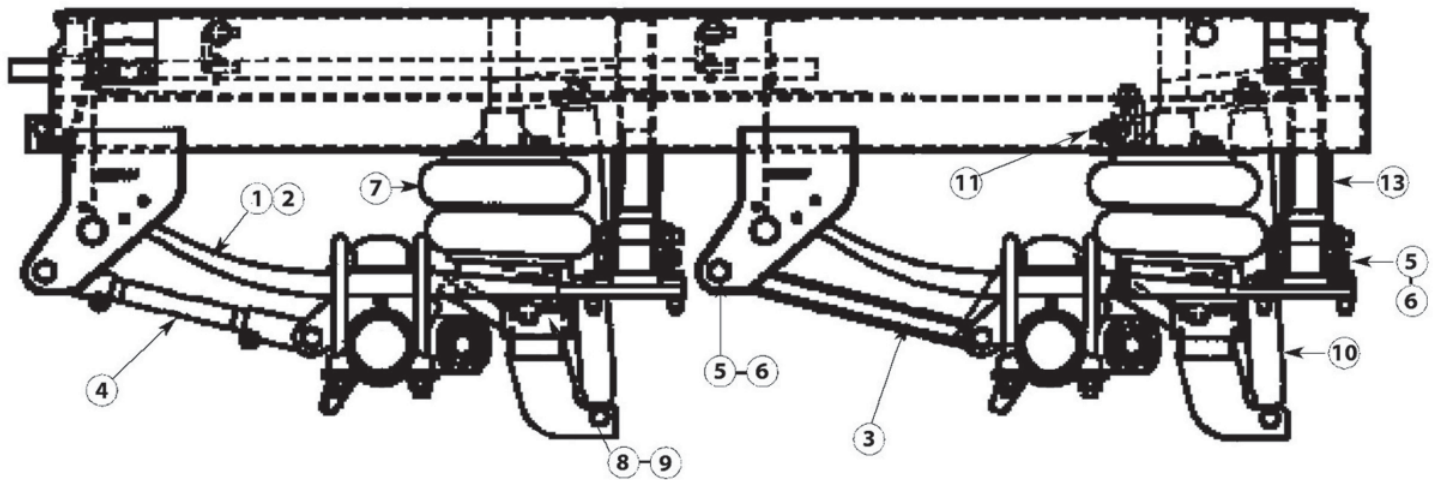

## Section 5 Undercarriage & Suspension

### Great Dane RAR Suspension

No.	Part Number	Description
1	REY19913-01	Spring Beam LH
2	REY19914-01	Spring Beam RH
3	REY1031-00	Torque Arm Fixed 19.88"
4	REY1215-20	Torque Arm Adjustable 19.88"
5	REY0963-00	Carriage Bolt .94"-16 X 5.38"
6	REY0964-00	Hex Locknut .94"-16
7	REY20018-01	Air Spring

No.	Part Number	Description
8	REY17353-01	Capscrew .50"-20
9	REY0002-05	Locknut .50"-20
10	REY18165-01	Shock Absorber
11	REY23329-01	Height Control Valve w/Linkage
12	REY12915-03	Pressure Protection Valve
13	REY19522-01	Track Rod Hanger