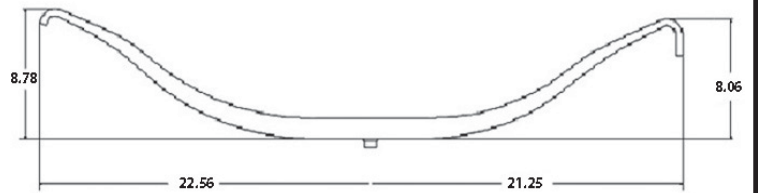

### Leaf Springs

GDA354-00 | 3 Leaf High Arch (TRA2726)

GDA355-00 | 3 Leaf Medium Arch (TRA2727)

GDA356-00 | 3 Leaf Low Arch (TRA2728)

GDA365-00 | 3 Leaf High Arch Heavy Duty (TRA2740)

GDA365-01 | 3 Leaf High Arch Heavy Duty (TRA2741)

360-00 | 1 Leaf High Arch (TRA023)

GDA363-00 | 1 Leaf Low Arch (TRA021)

GDA324-00 | 2 Leaf High Arch (TRA2752)

326-00 | 2 Leaf Low Arch (TRA2754)

751-05 | 7 Leaf Standard Arch (TRA2705)