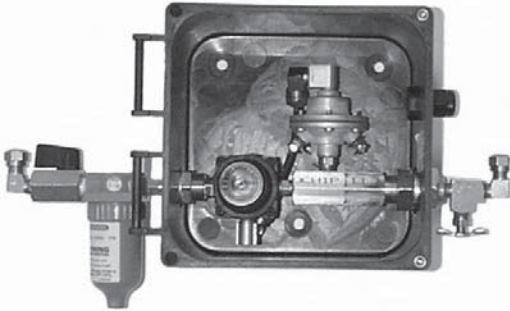

Section 1 Axles & Brakes

P.S.I. Parts

Part Number	Description
MER31084-00	Meritor Control Box Assembly

Part Number	Description
MER31313-26	Relief Valve Flapper with Shield

Part Number	Description
MER31314-21	Stator And Filter Assembly (.25" NPT).

Part Number	Description
MER31316-03	Brass Thru-Tee Assembly with Flapper and Shield 4.25"
MER31315-04	Brass Thru-Tee Assembly with Flapper and Shield 6.00"

Great Dane Trailers

Section 1 Axles & Brakes

P.S.I. Parts

Part Number	Description
MER31363-00	Short Flex Hose for Outside Tire

Part Number	Description
MER31373-00	Long Flex Hose for Inside Tire

Part Number	Description
MER32184-01	Press Plug with O-Ring 2.75"