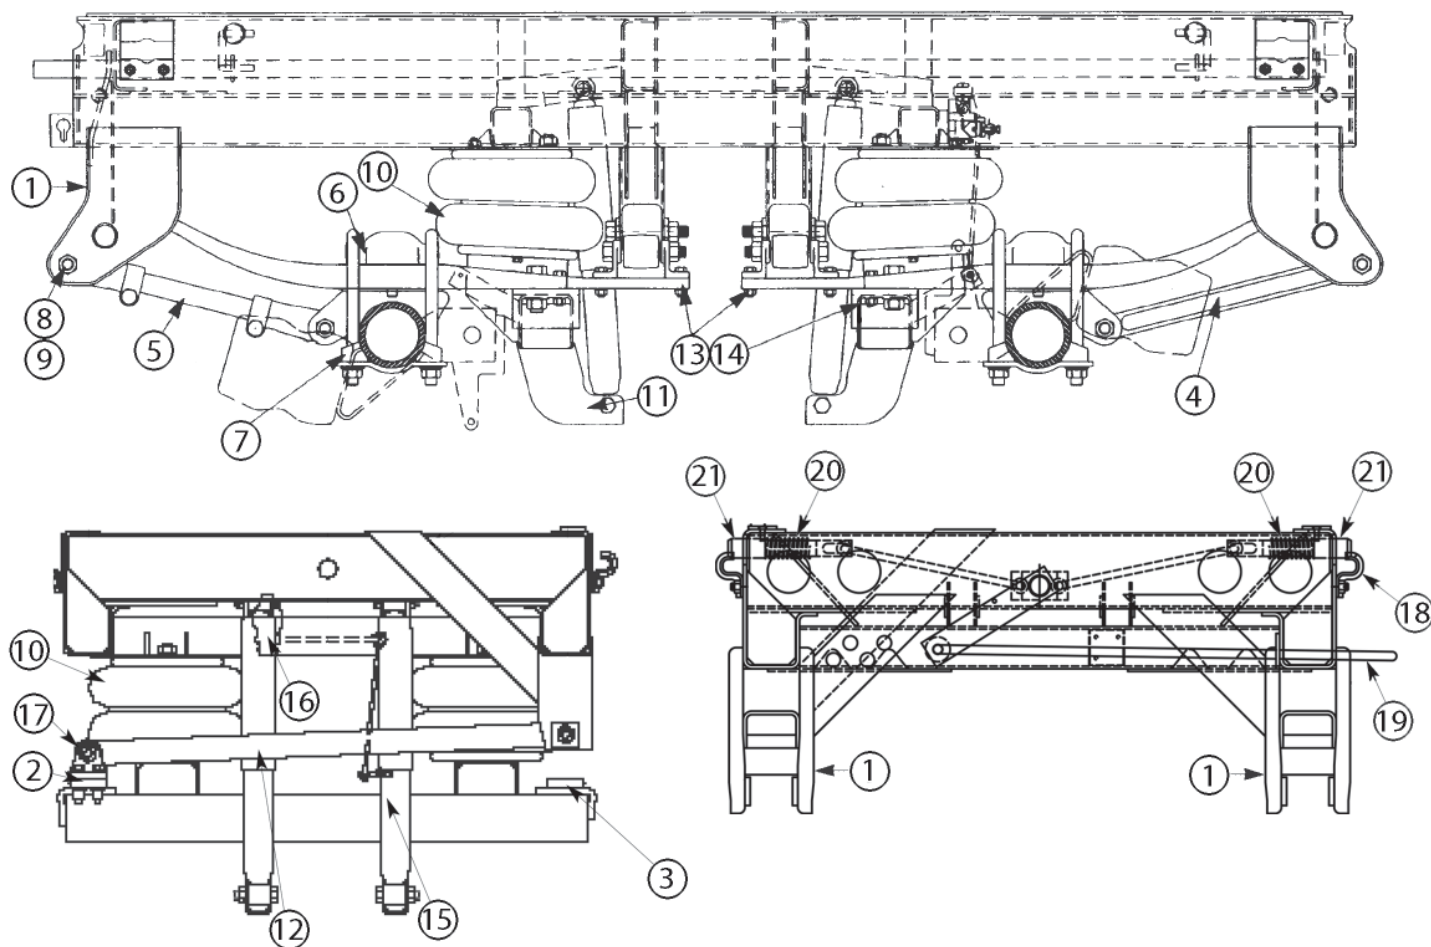

Section 5 Undercarriage & Suspension

Reyco 86 AR Suspension

No.	Part Number	Description
1	REY22662-01	Hanger Straddle Mount
2	REY19913-01	Spring Beam LH
3	REY19914-01	Spring Beam RH
4	REY0075-20	Rigid Torque Arm
5	REY1035-20	Adjustable Torque Arm
6	REY1098-00	Top Plate
7	REY0538-00	Bottom Plate
8	REY0001-08	Hex Bolt .88"-14 X 5.25"
9	REY14345-01	Locknut .88"-14
10	REY20018-01	Air Spring
11	REY19789-02	Air Spring Support 44.00"
12	REY10910-01	Track Rod 102" Wide Fixed

No.	Part Number	Description
13	REY17353-01	Capscrew .50"-20
14	REY17357-01	Locknut .50"-20
15	REY18165-01	Shock Absorber
16	REY23329-01	Height Control Valve .25"
16	REY23329-02	Height Control Valve .38"
17	REY21491-01	Track Rod Bracket
18	REY19766-01	Body Rail Guide
19	REY21225-48	Pull Handle 102.00" Wide
20	REY19638-01	Compression Spring
21	REY19753-01	Lockpin 1.38" Binkley
21	REY19630-01	Lockpin 1.63" Hutch