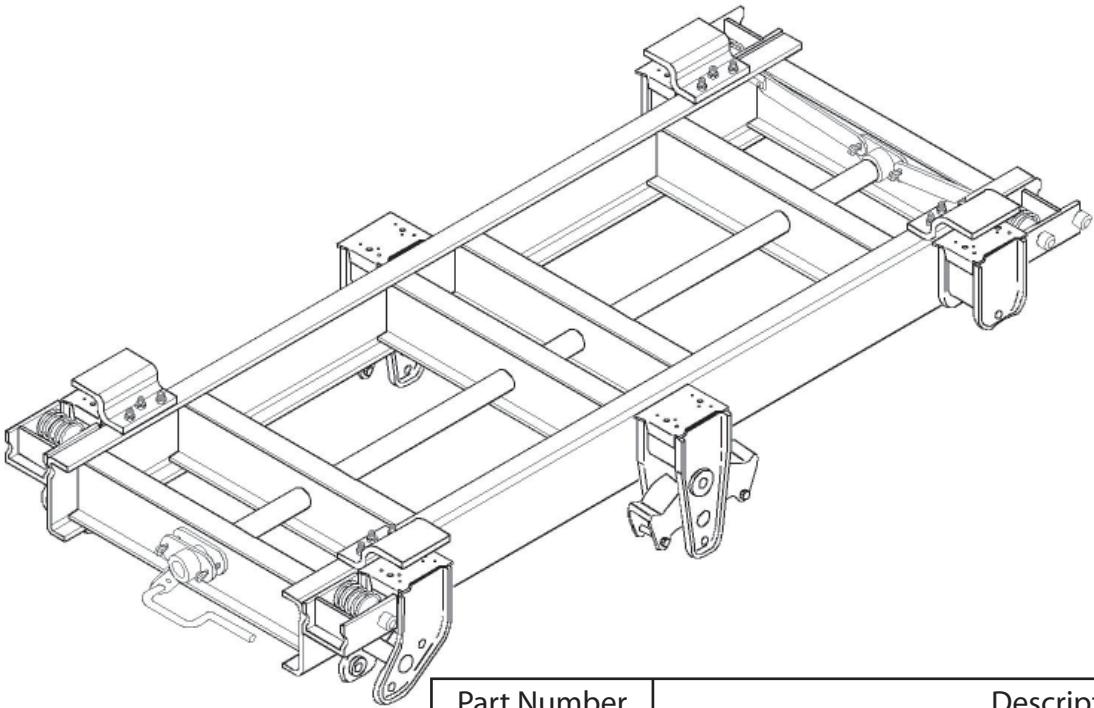

Great Dane Trailers

Section 5

Undercarriage & Suspension

Undercarriage Assemblies

Part Number	Description
HENAMBOX.22	Slider w/Hangers & Quick Draw 2 (HK180 Vantraax)
HENAMBOX.36	Slider w/Hangers & Quick Draw 2 (HK180 Vantraax DTS)
HENAMBOX.40	Slider w/Hangers for HK190/230 16" MH 48" Wide
HENAMBOX.45	Slider w/Hangers for HK190/230 17" MH 48" Wide
HENAMBOX.69	Slider w/Hangers for HK190/230 16" MH 42" Wide

Part Number	Description
REY20538-48	Slide Tandem w/Hangers for 86AR/RS3015 48" Wide

Section 5 Undercarriage & Suspension

Undercarriage Assemblies

Part Number	Description
REY21928-48	Slide Tandem w/Hangers for 86AR/RS1035 48" Wide

Part Number	Description
HUTH8500-37	Slide Tandem w/H9700 SD/MT Hangers 37" Wide

Great Dane Trailers

Section 5

Undercarriage & Suspension

Undercarriage Assemblies

Flatbed Tandems

Part Number	Description
S-5A96	Slide Tandem w/H9700 SD/MT Hangers & Pin Cage for 96" Wide
S-5A102	Slide Tandem w/H9700 SD/MT Hangers & Pin Cage for 102" Wide
S-5B96	Slide Tandem w/H9700 SD/MT Hangers & Pin Cage for 96" Wide
S-5B102	Slide Tandem w/H9700 SD/MT Hangers & Pin Cage for 102" Wide