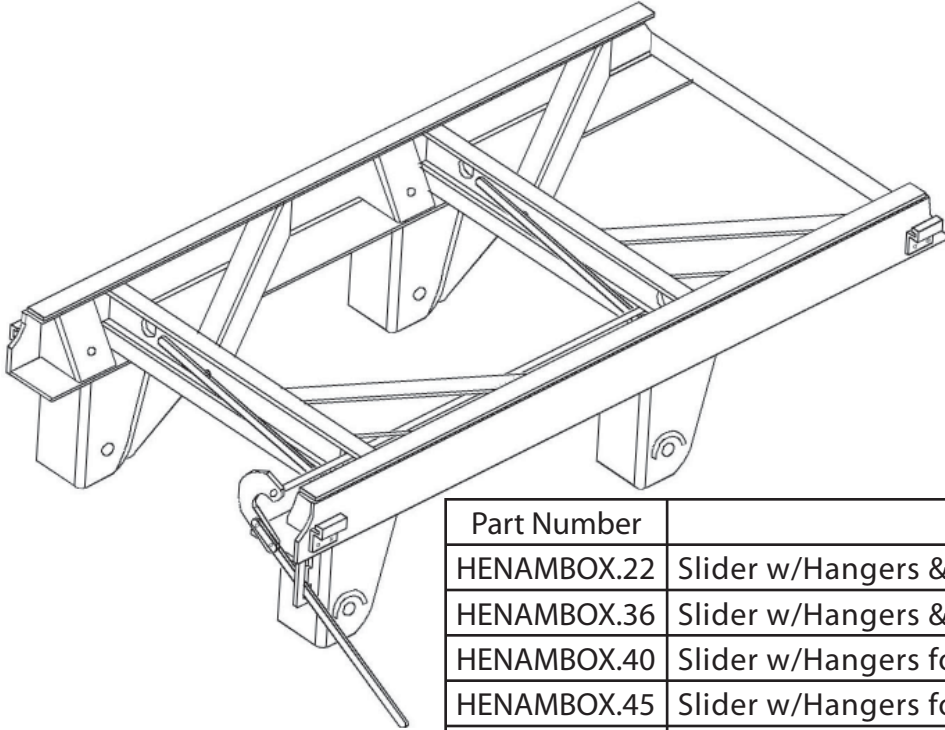

Section 5

Undercarriage & Suspension

Undercarriage Assemblies

Part Number	Description
31564	Slide Tandem w/H9700 St/Mt Hangers 42" Wide 8.5" Frame Rail
32777	Slide Tandem w/H9700 St/Mt Hangers 48" Wide 8.5" Frame Rail
GDBOGIE-42SL	Slide Tandem w/H9600 St/Mt Hangers 42" Wide 8.5" Frame Rail
GDBOGIE-48SL	Slide Tandem w/H9600 St/Mt Hangers 48" Wide 8.5" Frame Rail
GDBOGIELW48	Slide Tandem w/H9600 St/Mt Hangers 48" Wide Mod-B LW
GDBOGIELW429700	Slide Tandem w/H9700 St/Mt Hangers 42" Wide Mod-B LW
GDBOGIELW489700	Slide Tandem w/H9700 St/Mt Hangers 48" Wide Mod-B LW
HUTH8200	Slide Tandem w/H9700 St/Mt Hangers 42" Wide 10" Frame Rail
HUTH8200-44	Slide Tandem w/H9700 St/Mt Hangers 48" Wide 10" Frame Rail
31560	E-Z Move Tandem w/H9700 St/Mt Hangers 42" Wide (Bolt In)
BINSL8984-S8	Slide Tandem w/SP9000 St/Mt Hangers 48" Wide LS-3
BINSLE98E-8B	Slide Tandem w/SP9000 St/Mt Hangers 48" Wide LS-4
BINSL8882-47	Slide Tandem w/SP9000 St/Mt Hangers 47" Wide (J B Hunt Chassis)

Great Dane Trailers

Section 5

Undercarriage & Suspension

Undercarriage Assemblies

Part Number	Description
HENAMBOX.22	Slider w/Hangers & Quick Draw 2 (HK180 Vantraax)
HENAMBOX.36	Slider w/Hangers & Quick Draw 2 (HK180 Vantraax DTS)
HENAMBOX.40	Slider w/Hangers for HK190/230 16" MH 48" Wide
HENAMBOX.45	Slider w/Hangers for HK190/230 17" MH 48" Wide
HENAMBOX.69	Slider w/Hangers for HK190/230 16" MH 42" Wide

Part Number	Description
REY20538-48	Slide Tandem w/Hangers for 86AR/RS3015 48" Wide

Section 5 Undercarriage & Suspension

Undercarriage Assemblies

Part Number	Description
REY21928-48	Slide Tandem w/Hangers for 86AR/RS1035 48" Wide