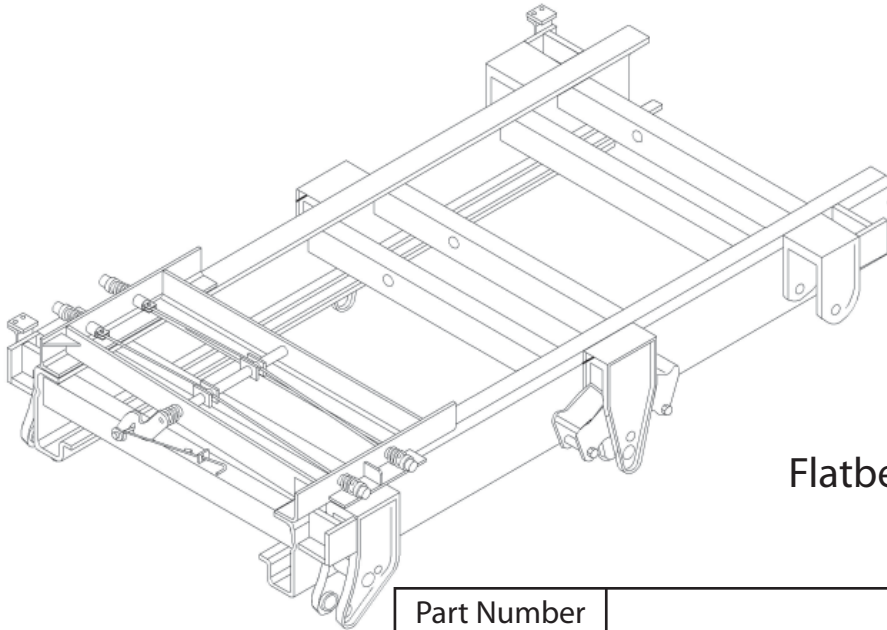

Part Number	Description
REY20538-48	Slide Tandem w/Hangers for 86AR/RS3015 48" Wide

Section 5 Undercarriage & Suspension

Undercarriage Assemblies

Part Number	Description
REY21928-48	Slide Tandem w/Hangers for 86AR/RS1035 48" Wide

Part Number	Description
HUTH8500-37	Slide Tandem w/H9700 SD/MT Hangers 37" Wide

Great Dane Trailers

Section 5

Undercarriage & Suspension

Undercarriage Assemblies

Flatbed Tandems

Part Number	Description
S-5A96	Slide Tandem w/H9700 SD/MT Hangers & Pin Cage for 96" Wide
S-5A102	Slide Tandem w/H9700 SD/MT Hangers & Pin Cage for 102" Wide
S-5B96	Slide Tandem w/H9700 SD/MT Hangers & Pin Cage for 96" Wide
S-5B102	Slide Tandem w/H9700 SD/MT Hangers & Pin Cage for 102" Wide