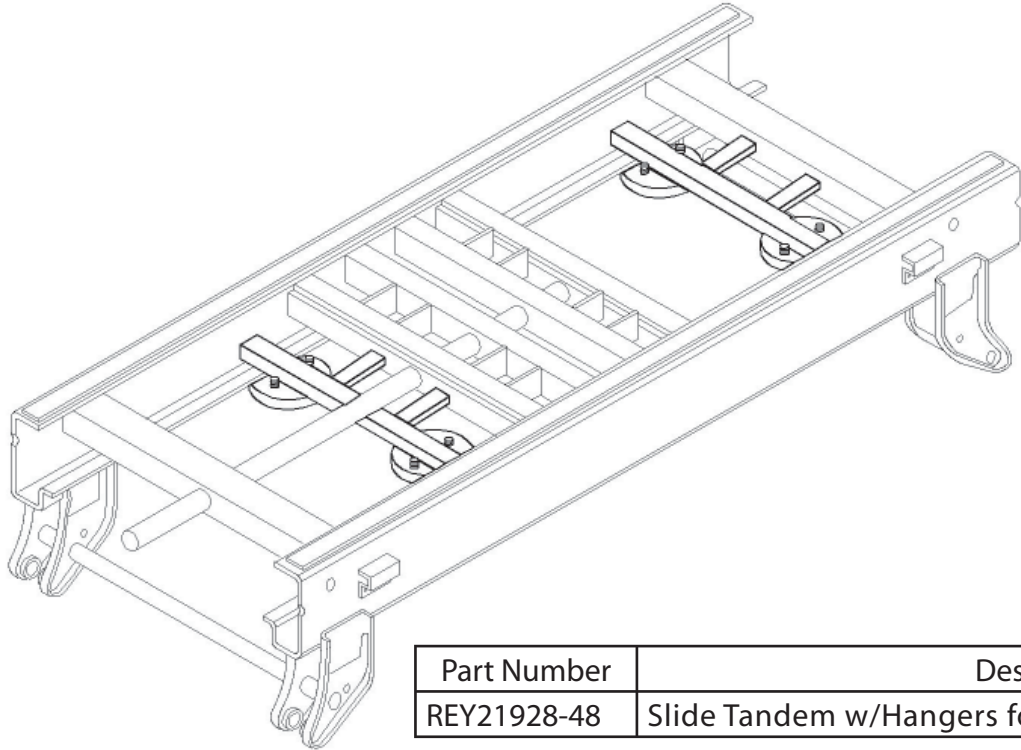

Great Dane Trailers

Section 5

Undercarriage & Suspension

Undercarriage Assemblies

Part Number	Description
HENAMBOX.22	Slider w/Hangers & Quick Draw 2 (HK180 Vantraax)
HENAMBOX.36	Slider w/Hangers & Quick Draw 2 (HK180 Vantraax DTS)
HENAMBOX.40	Slider w/Hangers for HK190/230 16" MH 48" Wide
HENAMBOX.45	Slider w/Hangers for HK190/230 17" MH 48" Wide
HENAMBOX.69	Slider w/Hangers for HK190/230 16" MH 42" Wide

Part Number	Description
REY20538-48	Slide Tandem w/Hangers for 86AR/RS3015 48" Wide

Section 5 Undercarriage & Suspension

Undercarriage Assemblies

Part Number	Description
REY21928-48	Slide Tandem w/Hangers for 86AR/RS1035 48" Wide

Part Number	Description
HUTH8500-37	Slide Tandem w/H9700 SD/MT Hangers 37" Wide

Great Dane Trailers

Section 5

Undercarriage & Suspension

Undercarriage Assemblies

Flatbed Tandems

Part Number	Description
S-5A96	Slide Tandem w/H9700 SD/MT Hangers & Pin Cage for 96" Wide
S-5A102	Slide Tandem w/H9700 SD/MT Hangers & Pin Cage for 102" Wide
S-5B96	Slide Tandem w/H9700 SD/MT Hangers & Pin Cage for 96" Wide
S-5B102	Slide Tandem w/H9700 SD/MT Hangers & Pin Cage for 102" Wide