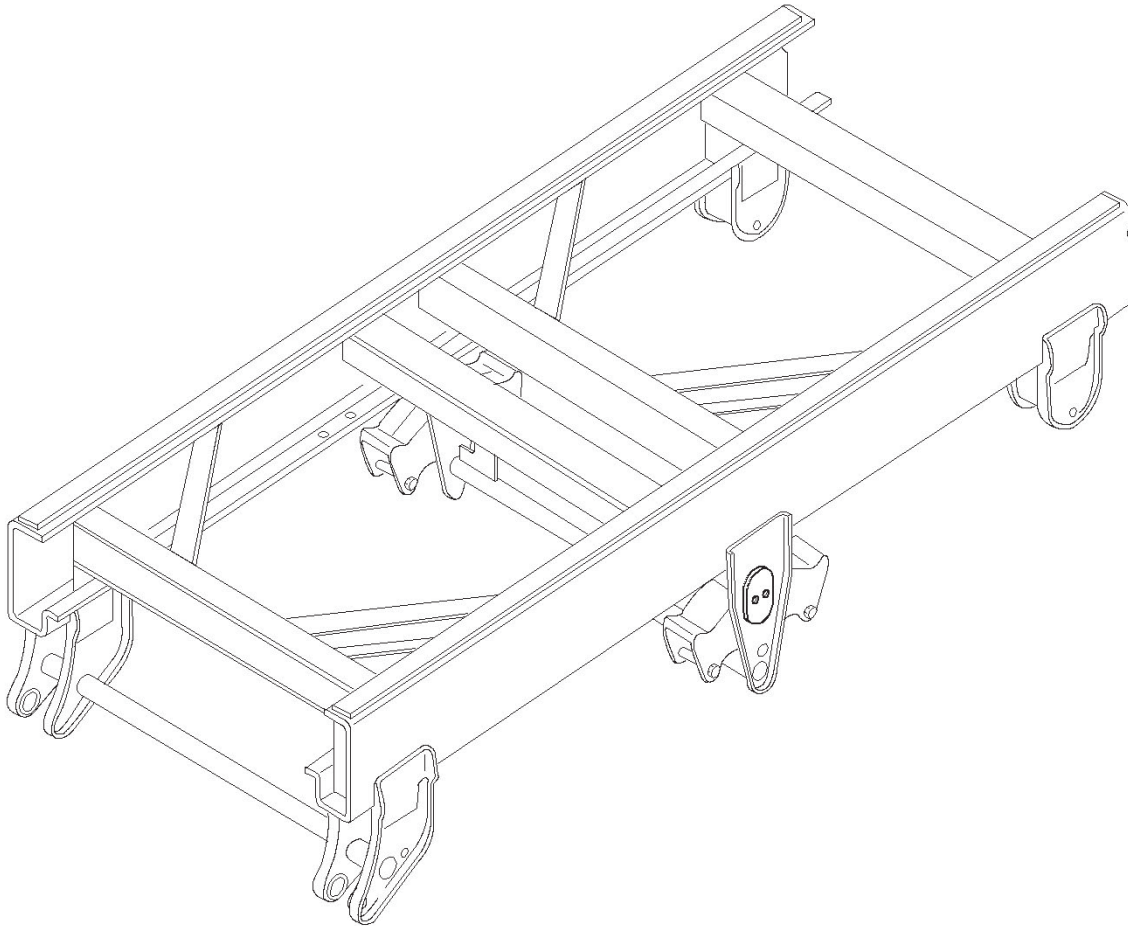

Section 5

Undercarriage & Suspension

Undercarriage Assemblies

Part Number	Description
31564	Slide Tandem w/H9700 St/Mt Hangers 42" Wide 8.5" Frame Rail
32777	Slide Tandem w/H9700 St/Mt Hangers 48" Wide 8.5" Frame Rail
GDBOGIE-42SL	Slide Tandem w/H9600 St/Mt Hangers 42" Wide 8.5" Frame Rail
GDBOGIE-48SL	Slide Tandem w/H9600 St/Mt Hangers 48" Wide 8.5" Frame Rail
GDBOGIELW48	Slide Tandem w/H9600 St/Mt Hangers 48" Wide Mod-B LW
GDBOGIELW429700	Slide Tandem w/H9700 St/Mt Hangers 42" Wide Mod-B LW
GDBOGIELW489700	Slide Tandem w/H9700 St/Mt Hangers 48" Wide Mod-B LW
HUTH8200	Slide Tandem w/H9700 St/Mt Hangers 42" Wide 10" Frame Rail
HUTH8200-44	Slide Tandem w/H9700 St/Mt Hangers 48" Wide 10" Frame Rail
31560	E-Z Move Tandem w/H9700 St/Mt Hangers 42" Wide (Bolt In)
BINSL8984-S8	Slide Tandem w/SP9000 St/Mt Hangers 48" Wide LS-3
BINSLE98E-8B	Slide Tandem w/SP9000 St/Mt Hangers 48" Wide LS-4
BINSL8882-47	Slide Tandem w/SP9000 St/Mt Hangers 47" Wide (J B Hunt Chassis)

Great Dane Trailers

Section 5

Undercarriage & Suspension

Undercarriage Assemblies

Part Number	Description
HENAMBOX.22	Slider w/Hangers & Quick Draw 2 (HK180 Vantraax)
HENAMBOX.36	Slider w/Hangers & Quick Draw 2 (HK180 Vantraax DTS)
HENAMBOX.40	Slider w/Hangers for HK190/230 16" MH 48" Wide
HENAMBOX.45	Slider w/Hangers for HK190/230 17" MH 48" Wide
HENAMBOX.69	Slider w/Hangers for HK190/230 16" MH 42" Wide

Part Number	Description
REY20538-48	Slide Tandem w/Hangers for 86AR/RS3015 48" Wide

Section 5 Undercarriage & Suspension

Undercarriage Assemblies

Part Number	Description
REY21928-48	Slide Tandem w/Hangers for 86AR/RS1035 48" Wide