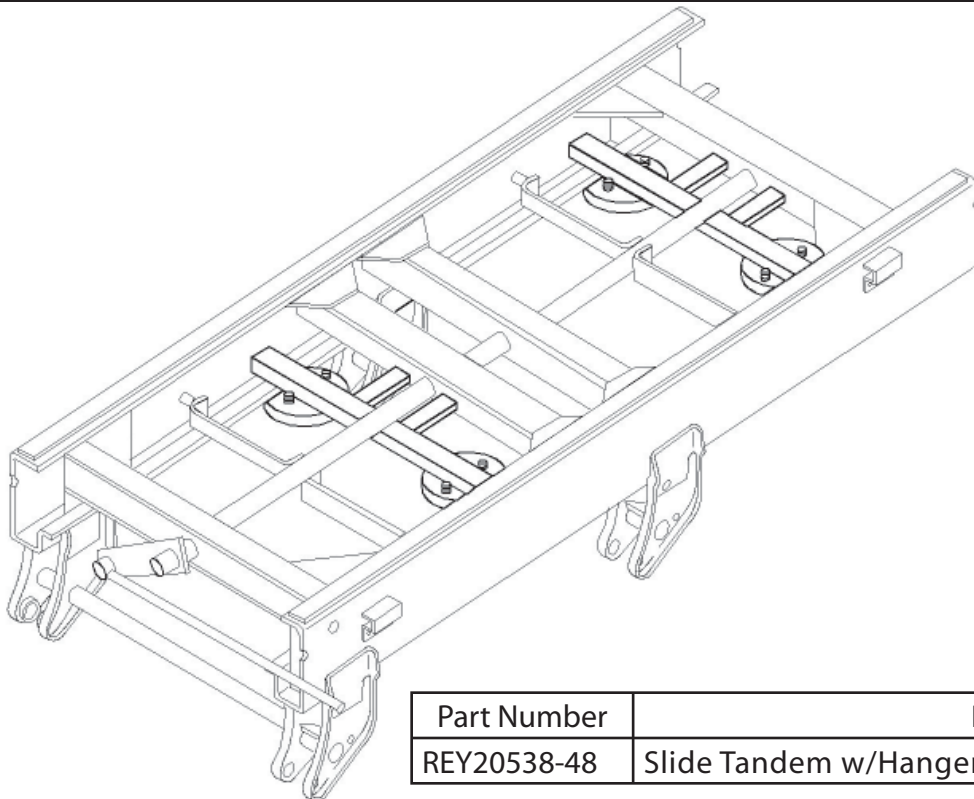

Great Dane Trailers

Section 5

Undercarriage & Suspension

Undercarriage Assemblies

Part Number	Description
HENAMBOX.22	Slider w/Hangers & Quick Draw 2 (HK180 Vantraax)
HENAMBOX.36	Slider w/Hangers & Quick Draw 2 (HK180 Vantraax DTS)
HENAMBOX.40	Slider w/Hangers for HK190/230 16" MH 48" Wide
HENAMBOX.45	Slider w/Hangers for HK190/230 17" MH 48" Wide
HENAMBOX.69	Slider w/Hangers for HK190/230 16" MH 42" Wide

Part Number	Description
REY20538-48	Slide Tandem w/Hangers for 86AR/RS3015 48" Wide

Section 5 Undercarriage & Suspension

Undercarriage Assemblies

Part Number	Description
REY21928-48	Slide Tandem w/Hangers for 86AR/RS1035 48" Wide

Part Number	Description
HUTH8500-37	Slide Tandem w/H9700 SD/MT Hangers 37" Wide

Great Dane Trailers

Section 5

Undercarriage & Suspension

Undercarriage Assemblies

Flatbed Tandems

Part Number	Description
S-5A96	Slide Tandem w/H9700 SD/MT Hangers & Pin Cage for 96" Wide
S-5A102	Slide Tandem w/H9700 SD/MT Hangers & Pin Cage for 102" Wide
S-5B96	Slide Tandem w/H9700 SD/MT Hangers & Pin Cage for 96" Wide
S-5B102	Slide Tandem w/H9700 SD/MT Hangers & Pin Cage for 102" Wide